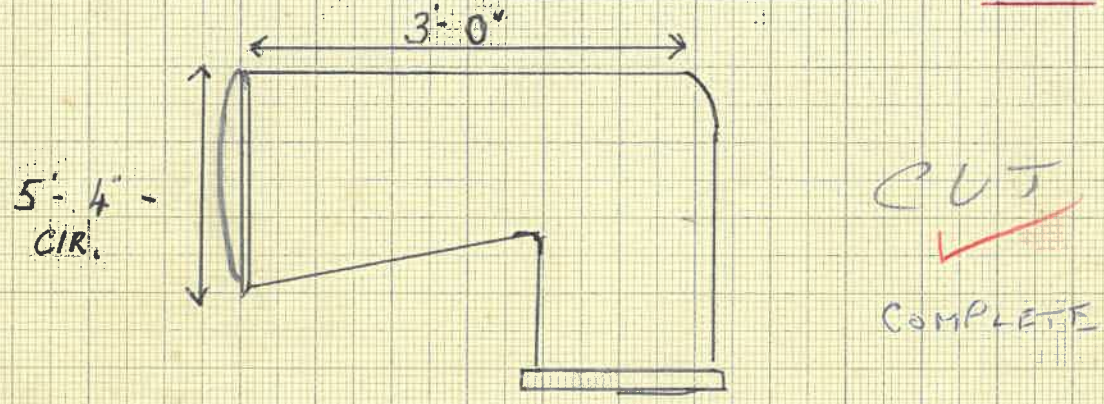

PROBE RECEIVERS 2 NO.