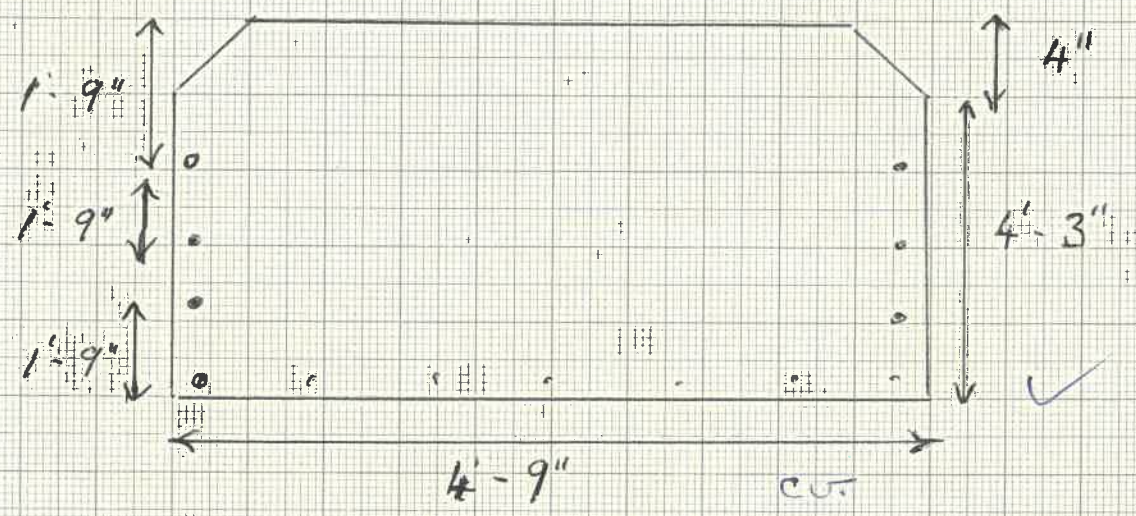

6 NO

GAS BOTTLE COVERS

2 NO

FLAG LOCKERS

4 NO

DIESEL SPATE Pump

SCC 1 NO.

2'-3" DEPTH.