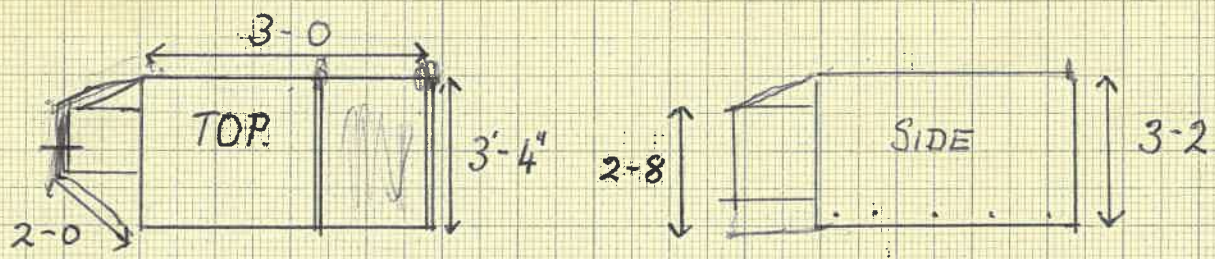

F.W.D RAS WINCH 1 NO.