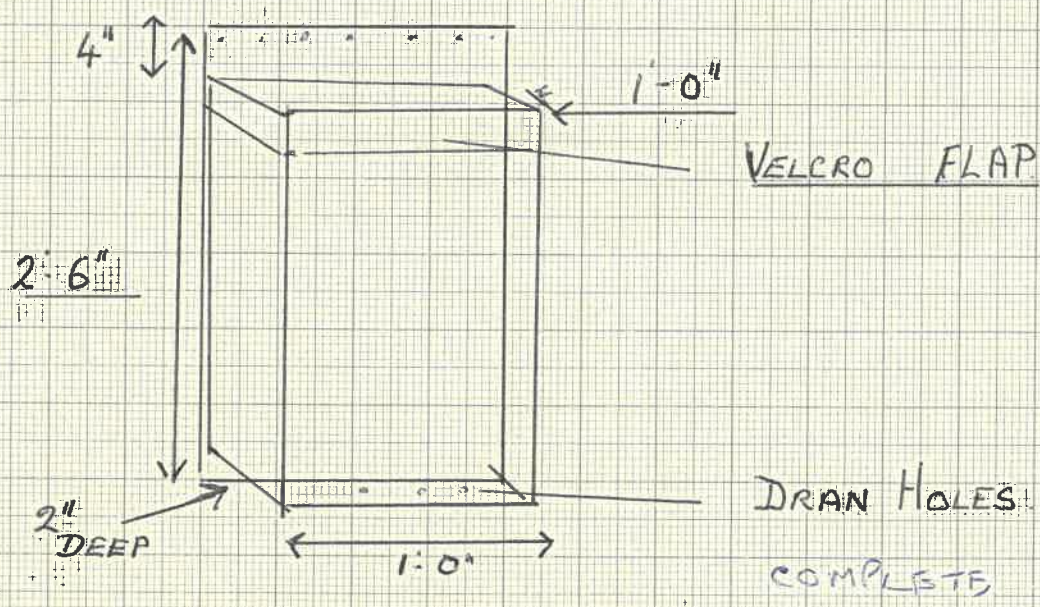

S.O.W SLEEVE.

2 NO