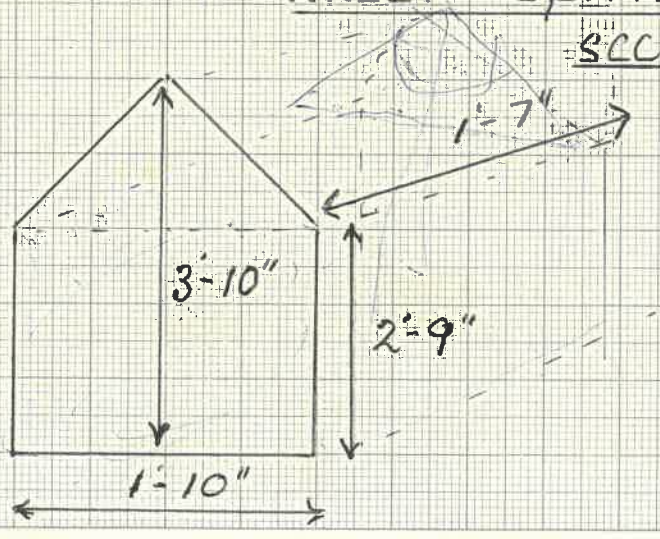

ELECT SPATE Pump

2 NO

ONE WITH
Split ON back
Edge
F.W.D.