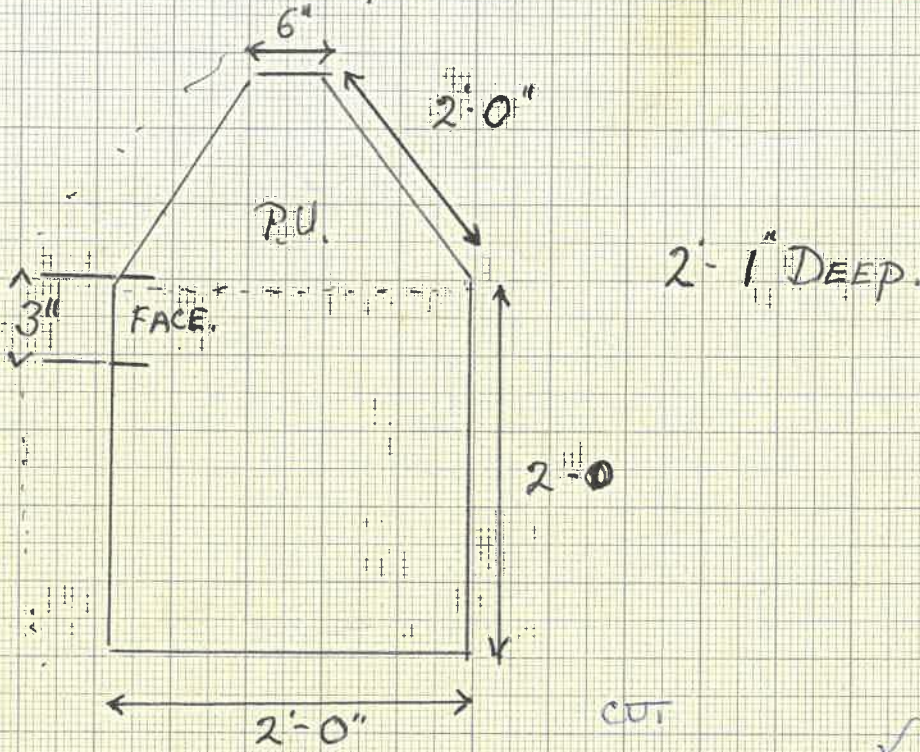

DIESEL SPATE. FWD

1 NO

BROW SCREEN'S

2 NO

1'-0" EYES.

BLUE ARYLIC. WHITE LETTERS.

£165

GUN BARREL 1 NO.