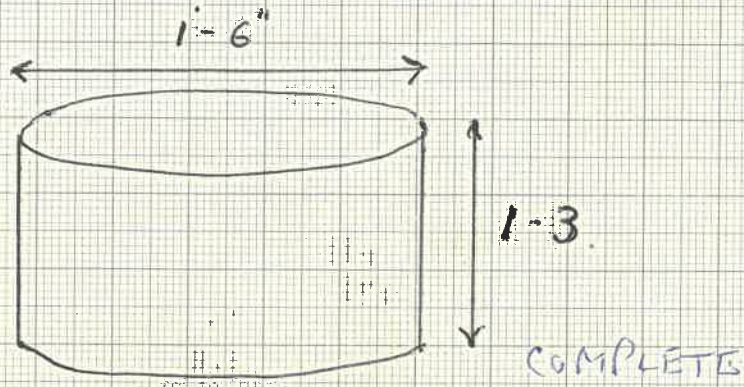

ELECT SPATE Pump

2 NO

ONE WITH
Split ON back
Edge
F.W.D.

PORTABLE PUMP STARTERS

6 NO

PORTABLE LOADING GEAR

1 NO

END COVER'S FOR FUELIVERY HOSE'S