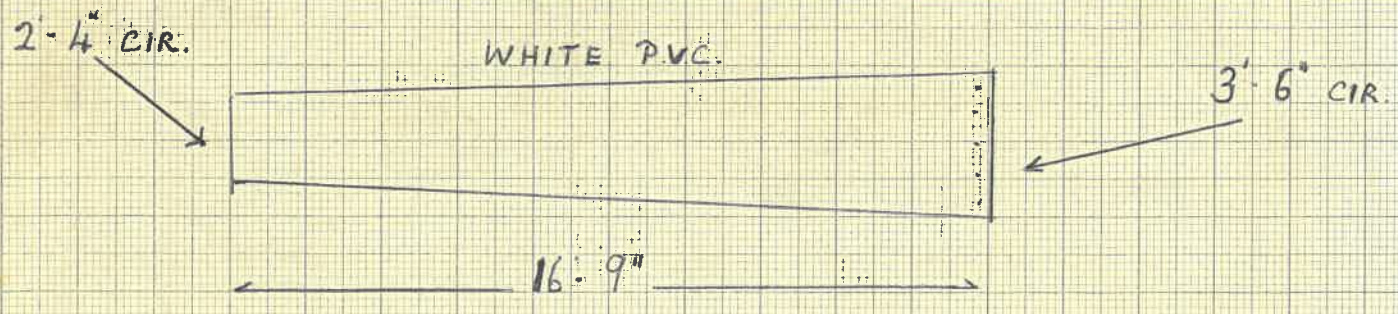

DIESEL SPATE. FWD

1 NO

BROW SCREEN'S

2 NO

1'-0" EYES.

BLUE ARYLIC. WHITE LETTERS.

£165

GUN BARREL 1 NO.