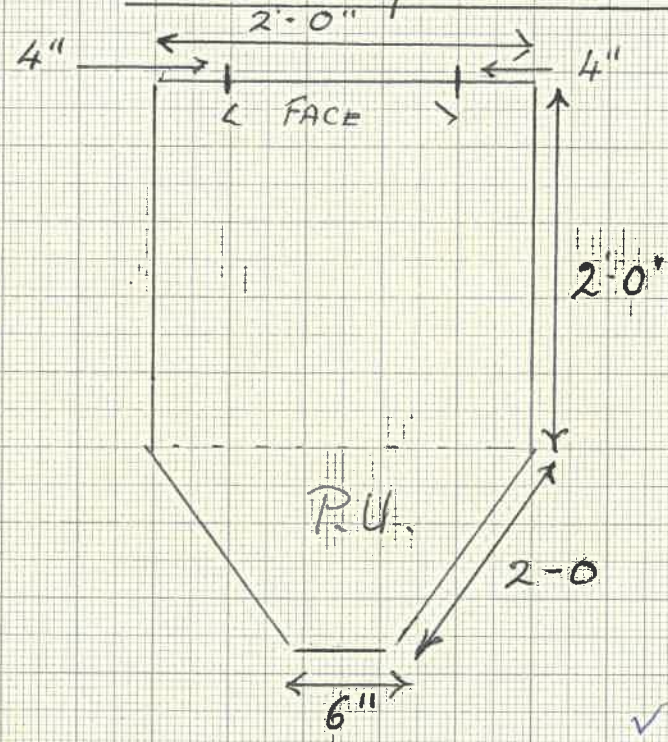

6 NO

GAS BOTTLE COVERS

2 NO

FLAG LOCKERS

4 NO

DIESEL SPATE Pump

SCC 1 NO.

2'-3" DEPTH.